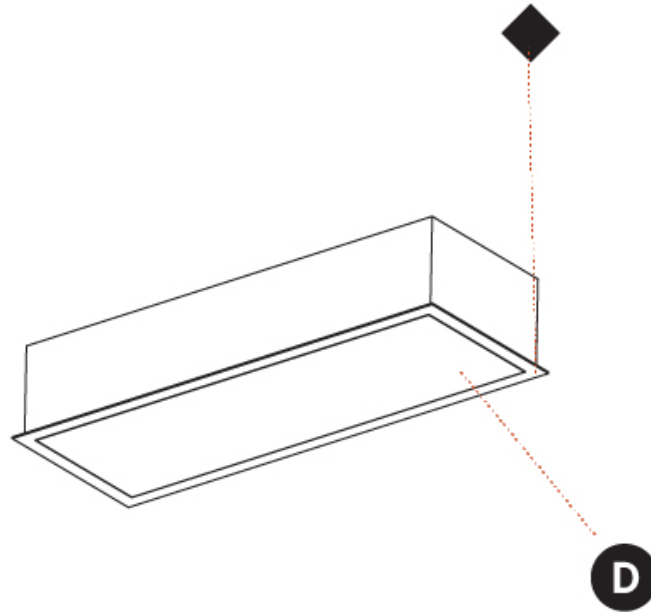

PI2 WHITELINE RECESSED

A37555-

PROJECT

TYPE

SPECIFIER

QUANTITY

DATE