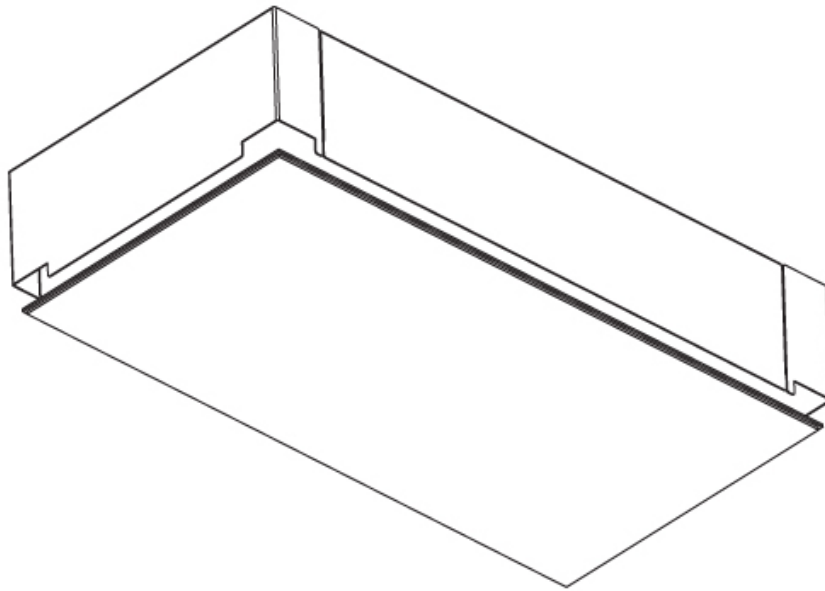

PI2 WHITELINE TRIMLESS

A36814-

PROJECT

TYPE

SPECIFIER

QUANTITY

DATE