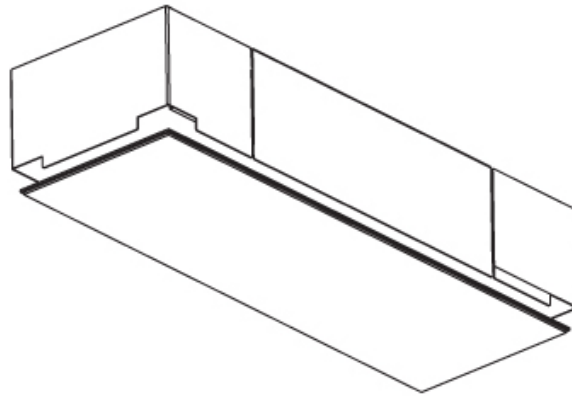

PI2 WHITELINE TRIMLESS

A37525-

PROJECT

TYPE

SPECIFIER

QUANTITY

DATE