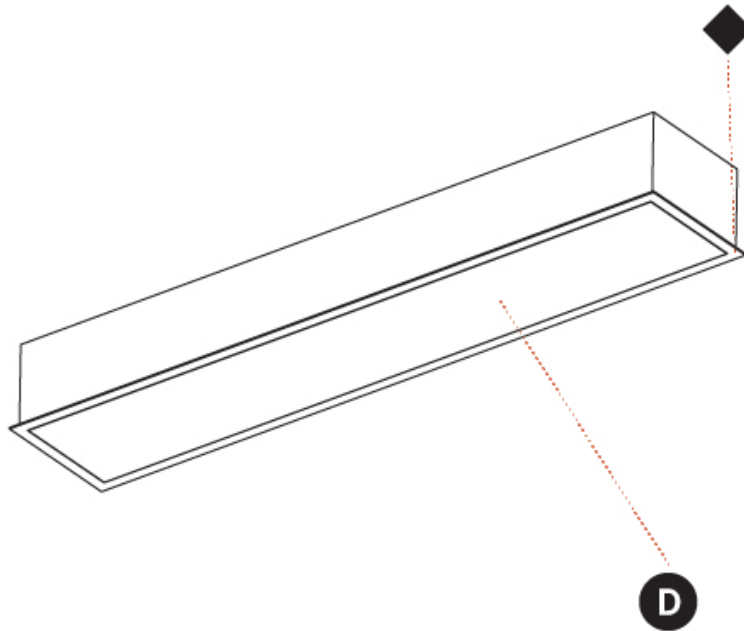

PI2 WHITELINE RECESSED

A37559-

PROJECT _____

TYPE _____

SPECIFIER _____

QUANTITY _____

DATE _____

A