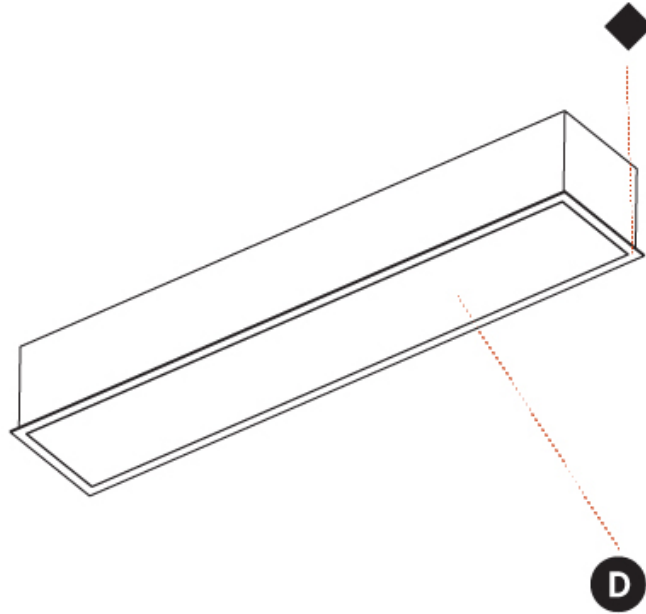

PI2 WHITELINE RECESSED

A37557-

PROJECT _____

TYPE _____

SPECIFIER _____

QUANTITY _____

DATE _____