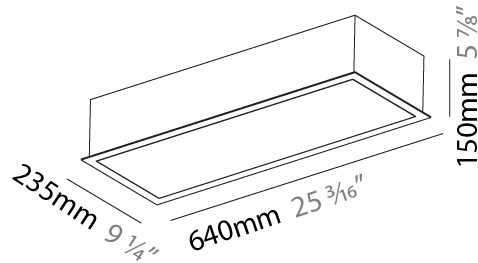

GENERAL

Series: Pi2
Subseries: Pi2 Whiteline
Brand: Prolicht
Division: Architectural
Mounting Type: Recessed
Mounting Location: Ceiling

PHYSICAL

Shape: Rectangle
Length (mm): 640
Length (in): 25 3/16
Width (mm): 235
Width (in): 9 1/4
Depth (mm): 150
Depth (in): 5 7/8
Ceiling Thickness (mm): 10 / 12.5 / 15 / 25 / 30
Ceiling Thickness (in): 3/8 or 1/2 or 9/16 or 1 or 1 3/16
Min. Recessing Depth (mm): 160
Min. Recessing Depth (in): 6 1/8
Light Distribution: Direct
Weight (kg): 4.274
Weight (lbs): 9.40
Diffuser: PMMA - Opal or Micro-Prism
Fixture Finish: SSR / BKV / CWI / CRY / HAB / UFT / ITA / RUA / FTG / MYG / LOD / PUS / FRO / FUP / KIA / POP / BLS / SPG / MEY / GOH / GUM / CHC / COM / ABZ / JAG / OBR / MOS / ROR
Fixture Material: Aluminum
Cut-out Measurements: 625mm / 24 5/8" x 220mm / 8 11/16"

ELECTRICAL

Lamp Type: LED (Zhaga Standard)
Total Output Wattage (W): 19
Dimming: Tri-Mode (Non-Dimming and Phase Dimming (120Vac only) and 0-10V Dimming)
Driver Included: Yes
Driver Location: Integrated
Driver Type: Constant Current - Universal
Driver Class: Class 2
Input Voltage (V): 120 - 277
Constant Current (MA): 500

LED

Color Temperature (°K): 3000 / 3500 / 4000
Max. Delivered Lumen (lm): 1430 / 1539 / 1570
CRI: >80 CRI
Efficiency (%): 0.516
Lamp Life (hrs): 50000

OPTICAL

RATINGS AND CERTIFICATIONS

Certified By: Certified for North American Standards
IP rating: IP20