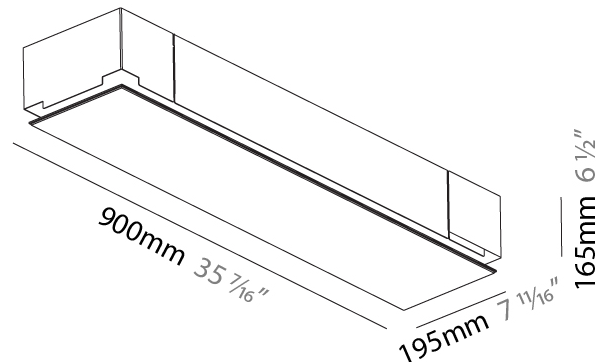

GENERAL

Series: Pi2
Subseries: Pi2 Whiteline
Brand: Prolicht
Division: Architectural
Mounting Type: Trimless
Mounting Location: Ceiling
Subcategory: Ambient

PHYSICAL

Shape: Rectangle
Length (mm): 900
Length (in): 35 7/16
Width (mm): 195
Width (in): 7 11/16
Depth (mm): 165
Depth (in): 6 1/2
Ceiling Thickness (mm): 10 / 12.5 / 15 / 25 / 30
Ceiling Thickness (in): 3/8 or 1/2 or 9/16 or 1 or 1 3/16
Min. Recessing Depth (mm): 180
Min. Recessing Depth (in): 7 1/16
Light Distribution: Direct
Weight (kg): 6.1
Weight (lbs): 13.42
Diffuser: PMMA - Opal
Fixture Material: Extruded Aluminum / Steel
Cut-out Measurements: 935mm / 36 13/16" x 230mm / 9 1/16"
Upon Request: Unique Sizes Unique Ceiling Thickness Unique Mounting Depth Spot Inserts

ELECTRICAL

Lamp Type: LED (Zhaga Standard)
Total Output Wattage (W): 28.7
Dimming: [Tri-Mode (Non-Dimming and Phase Dimming (120Vac only) and 0-10V Dimming)](#)
Driver Included: Yes
Driver Location: Integrated
Driver Type: Constant Current - Universal
Driver Class: Class 2
Input Voltage (V): 120 - 277
Constant Current (MA): 500

LED

Color Temperature (°K): [3000](#) / [3500](#) / [4000](#)
Max. Delivered Lumen (lm): 2340 / 2518 / 2570
CRI: >80 CRI
Efficiency (%): 59.6
Lamp Life (hrs): 50000
Upon Request: RGB-W Tunable White Special Color Temperature CRI90

OPTICAL

RATINGS AND CERTIFICATIONS

Certified By: Certified for North American Standards
IP rating: IP20

PROJECT
TYPE
SPECIFIER
QUANTITY
DATE