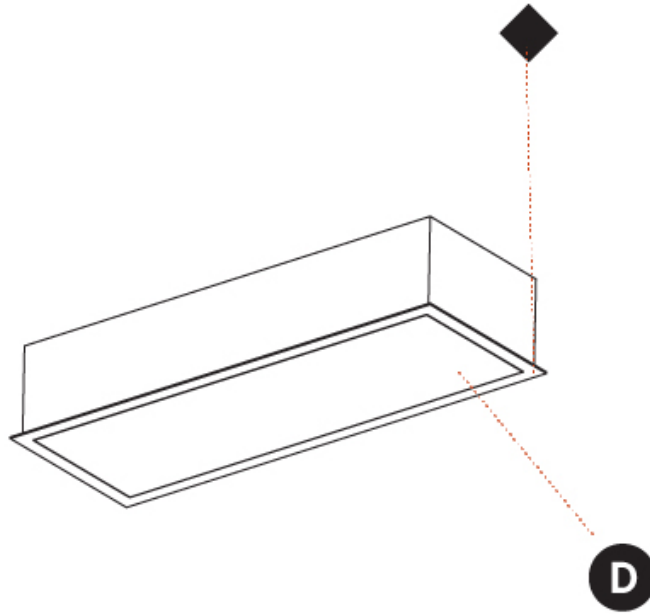

PI2 WHITELINE RECESSED

A37553-

PROJECT

TYPE

SPECIFIER

QUANTITY

DATE