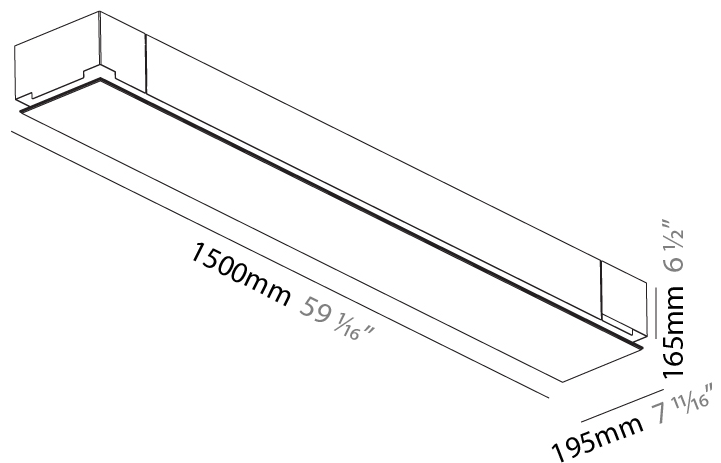

Series: Pi2
Subseries: Pi2 Whiteline
Brand: Prolicht
Division: Architectural
Mounting Type: Trimless
Mounting Location: Ceiling
Subcategory: Ambient

PHYSICAL

Shape: Rectangle
Length (mm): 1500
Length (in): 59 1/16
Width (mm): 195
Width (in): 7 11/16
Depth (mm): 165
Depth (in): 6 1/2
Ceiling Thickness (mm): 10 / 12.5 / 15 / 25 / 30
Ceiling Thickness (in): 3/8 or 1/2 or 9/16 or 1 or 1 3/16
Min. Recessing Depth (mm): 180
Min. Recessing Depth (in): 7 1/16
Light Distribution: Direct
Weight (kg): 9.7
Weight (lbs): 21.34
Diffuser: PMMA - Opal
Fixture Material: Extruded Aluminum / Steel
Cut-out Measurements: 1535mm / 60 7/16" x 230mm / 9 1/16"
Upon Request: Unique Sizes Unique Ceiling Thickness Unique Mounting Depth Spot Inserts

ELECTRICAL

Lamp Type: LED (Zhaga Standard)
Total Output Wattage (W): 47.8
Dimming: [Tri-Mode (Non-Dimming and Phase Dimming (120Vac only) and 0-10V Dimming)](#)
Driver Included: Yes
Driver Location: Integrated
Driver Type: Constant Current - Universal
Driver Class: Class 2
Input Voltage (V): 120 - 277
Constant Current (MA): 500

LED

Color Temperature (°K): [3000](#) / [3500](#) / [4000](#)
Max. Delivered Lumen (lm): 3890 / 4194 / 4280
CRI: >80 CRI
Efficiency (%): 0.611
Lamp Life (hrs): 50000
Upon Request: RGB-W Tunable White Special Color Temperature CRI90

OPTICAL

RATINGS AND CERTIFICATIONS

Certified By: Certified for North American Standards
IP rating: IP20

PROJECT
TYPE
SPECIFIER
QUANTITY
DATE