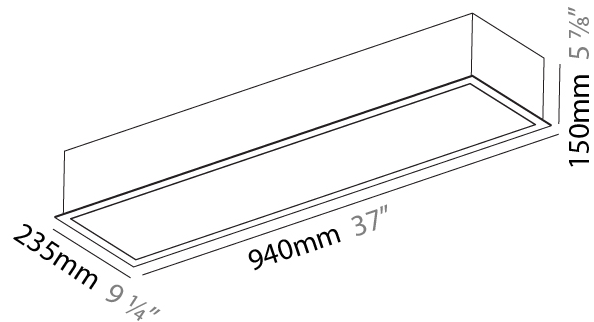

GENERAL

Series: Pi2
Subseries: Pi2 Whiteline
Brand: Prolicht
Division: Architectural
Mounting Type: Recessed
Mounting Location: Ceiling
Subcategory: Ambient

PHYSICAL

Shape: Rectangle
Length (mm): 940
Length (in): 37
Width (mm): 235
Width (in): 9 1/4
Depth (mm): 150
Depth (in): 5 7/8
Ceiling Thickness (mm): 10 / 12.5 / 15 / 25
Ceiling Thickness (in): 3/8 or 1/2 or 9/16 or 1
Min. Recessing Depth (mm): 160
Min. Recessing Depth (in): 6 5/16
Light Distribution: Direct
Weight (kg): 6.31
Weight (lbs): 13.88
Diffuser: PMMA - Opal or Micro-Prism
Fixture Finish: SSR / BKV / CWI / CRY / HAB / UFT / ITA / RUA / FTG / MYG / LOD / PUS / FRO / FUP / KIA / POP / BLS / SPG / MEY / GOH / GUM / CHC / COM / ABZ / JAG / OBR / MOS / ROR
Fixture Material: Aluminum
Cut-out Measurements: 925mm / 36 7/16" x 220mm / 8 11/16"

ELECTRICAL

Lamp Type: LED (Zhaga Standard)
Total Output Wattage (W): 29
Dimming: Tri-Mode (Non-Dimming and Phase Dimming (120Vac only) and 0-10V Dimming)
Driver Included: Yes
Driver Location: Integrated
Driver Type: Constant Current - Universal
Driver Class: Class 2
Input Voltage (V): 120 - 277
Constant Current (MA): 500

LED

Color Temperature (°K): 3000 / 3500 / 4000
Max. Delivered Lumen (lm): 2140 / 2303 / 2350
CRI: >80 CRI
Efficiency (%): 0.53
Lamp Life (hrs): 50000

OPTICAL

RATINGS AND CERTIFICATIONS

Certified By: Certified for North American Standards
IP rating: IP20