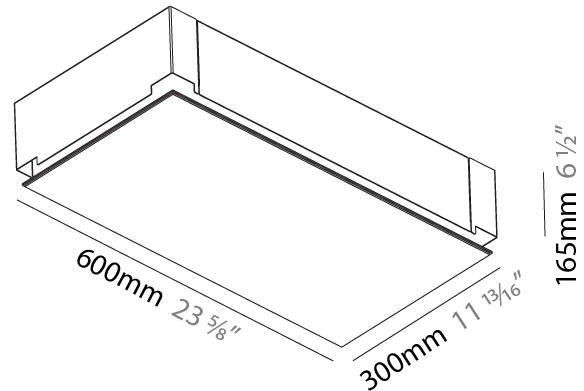

GENERAL

Series: Pi2
Subseries: Pi2 Whiteline
Brand: Prolicht
Division: Architectural
Mounting Type: Trimless
Mounting Location: Ceiling
Subcategory: Ambient

PHYSICAL

Shape: Rectangle
Length (mm): 600
Length (in): 23 5/8
Width (mm): 300
Width (in): 11 13/16
Depth (mm): 165
Depth (in): 6 1/2
Ceiling Thickness (mm): 10 / 12.5 / 15 / 25 / 30
Ceiling Thickness (in): 3/8 or 1/2 or 9/16 or 1 or 1 3/16
Min. Recessing Depth (mm): 180
Min. Recessing Depth (in): 7 1/16
Light Distribution: Direct
Weight (kg): 6.557
Weight (lbs): 14.53
Diffuser: PMMA - Opal
Fixture Material: Extruded Aluminum / Steel
Cut-out Measurements: 635mm / 25" x 335mm / 13 3/16"
Upon Request: Unique Sizes Unique Ceiling Thickness Unique Mounting Depth Spot Inserts

ELECTRICAL

Lamp Type: LED (Zhaga Standard)
Input Wattage (W): 26
Total Output Wattage (W): 23
Dimming: [Tri-Mode (Non-Dimming and Phase Dimming (120Vac only) and 0-10V Dimming)](#)
Driver Included: Yes
Driver Location: Integrated
Driver Type: Constant Current - Universal
Driver Class: Class 2
Input Voltage (V): 120 - 277
Constant Current (MA): 350

LED

[Color Temperature (*K): 3000 / 3500 / 4000](#)
Max. Delivered Lumen (lm): 1940 / 1970 / 2010
CRI: >80 CRI
Efficiency (%): 0.651
Lamp Life (hrs): 50000
Upon Request: RGB-W Tunable White Special Color Temperature CRI90

OPTICAL

RATINGS AND CERTIFICATIONS

Certified By: Certified for North American Standards
IP rating: IP20