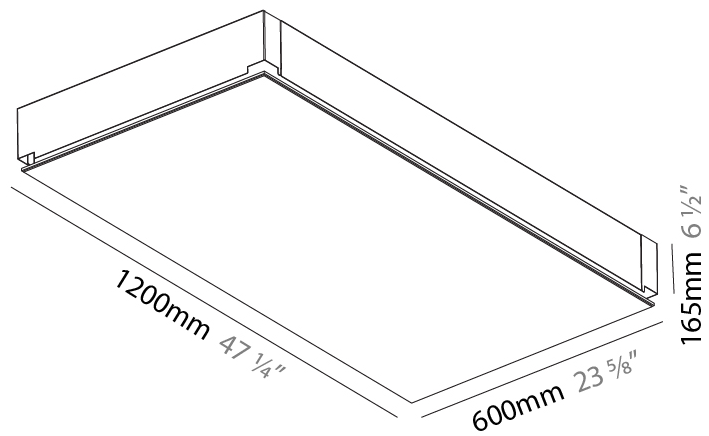

GENERAL

Series: Pi2
Subseries: Pi2 Whiteline
Brand: Prolicht
Division: Architectural
Mounting Type: Trimless
Mounting Location: Ceiling
Subcategory: Ambient

PHYSICAL

Shape: Rectangle
Length (mm): 1200
Length (in): 47 1/4
Width (mm): 600
Width (in): 23 5/8
Depth (mm): 165
Depth (in): 6 1/2
Ceiling Thickness (mm): 10 / 12.5 / 15 / 25 / 30
Ceiling Thickness (in): 3/8 or 1/2 or 9/16 or 1 or 1 3/16
Min. Recessing Depth (mm): 180
Min. Recessing Depth (in): 7 1/16
Light Distribution: Direct
Weight (kg): 22.217
Weight (lbs): 48.88
Diffuser: PMMA - Opal
Fixture Material: Extruded Aluminum / Steel
Cut-out Measurements: 1235mm / 48 5/8" x 635mm / 25"
Upon Request: Unique Sizes Unique Ceiling Thickness Unique Mounting Depth Spot Inserts

ELECTRICAL

Lamp Type: LED (Zhaga Standard)
Input Wattage (W): 110
Total Output Wattage (W): 92
Dimming: Tri-Mode (Non-Dimming and Phase Dimming (120Vac only) and 0-10V Dimming)
Driver Included: Yes
Driver Location: Integrated
Driver Type: Constant Current - Universal
Driver Class: Class 2
Input Voltage (V): 120 - 277
Constant Current (MA): 350

LED

Color Temperature (*K): 3000 / 3500 / 4000
Max. Delivered Lumen (lm): 8690 / 8830 / 9010
CRI: >80 CRI
Efficiency (%): 0.651
Lamp Life (hrs): 50000
Upon Request: RGB Tunable White Special Color Temperature CRI90

OPTICAL

RATINGS AND CERTIFICATIONS

Certified By: Certified for North American Standards
IP rating: IP20