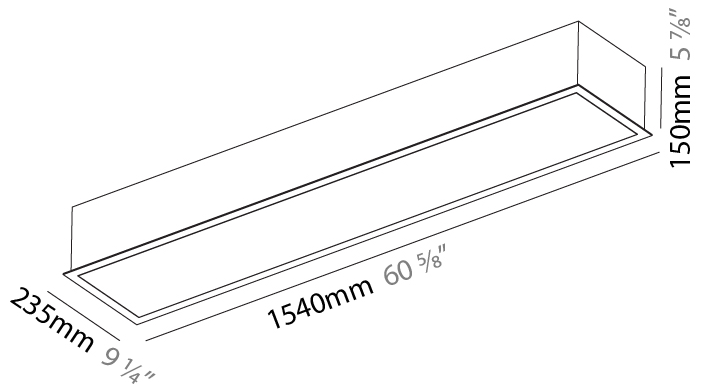

GENERAL

Series: Pi2
Subseries: Pi2 Whiteline
Brand: Prolicht
Division: Architectural
Mounting Type: Recessed
Mounting Location: Ceiling
Subcategory: Ambient

PHYSICAL

Shape: Rectangle
Length (mm): 1540
Length (in): 60 ⁵/₈
Width (mm): 235
Width (in): 9 ¹/₄
Depth (mm): 150
Depth (in): 5 ⁷/₈
Ceiling Thickness (mm): 10 / 12.5 / 15 / 25
Ceiling Thickness (in): 3/8 or 1/2 or 9/16 or 1
Min. Recessing Depth (mm): 160
Min. Recessing Depth (in): 6 ⁵/₁₆
Light Distribution: Direct
Weight (kg): 9.919
Weight (lbs): 21.82
Diffuser: PMMA - Opal or Micro-Prism
Fixture Finish: SSR / BKV / CWI / CRY / HAB / UFT / ITA / RUA / FTG / MYG / LOD / PUS / FRO / FUP / KIA / POP / BLS / SPG / MEY / GOH / GUM / CHC / COM / ABZ / JAG / OBR / MOS / ROR
Fixture Material: Aluminum
Cut-out Measurements: 1525mm / 60 1/16" x 220mm / 8 11/16"

ELECTRICAL

Lamp Type: LED (Zhaga Standard)
Total Output Wattage (W): 48
Dimming: Tri-Mode (Non-Dimming and Phase Dimming (120Vac only) and 0-10V Dimming)
Driver Included: Yes
Driver Location: Integrated
Driver Type: Constant Current - Universal
Driver Class: Class 2
Input Voltage (V): 120 - 277
Constant Current (MA): 500

LED

Color Temperature (°K): 3000 / 3500 / 4000
Max. Delivered Lumen (lm): 3570 / 3842 / 3920
CRI: >80 CRI
Efficiency (%): 0.549
Lamp Life (hrs): 50000

OPTICAL

RATINGS AND CERTIFICATIONS

Certified By: Certified for North American Standards
IP rating: IP20