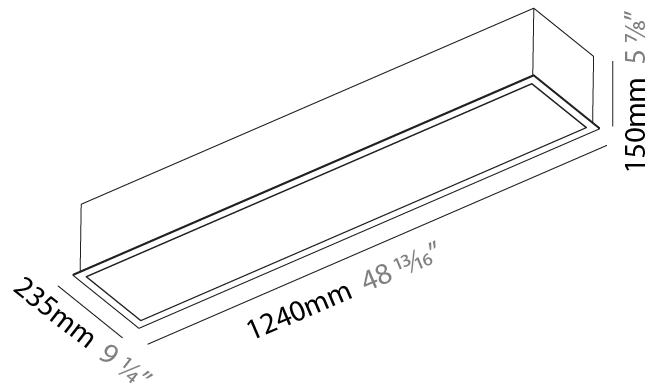

GENERAL

Series: Pi2
Subseries: Pi2 Whiteline
Brand: Prolicht
Division: Architectural
Mounting Type: Recessed
Mounting Location: Ceiling
Subcategory: Ambient

PHYSICAL

Shape: Rectangle
Length (mm): 1240
Length (in): 48 ¹³/₁₆
Width (mm): 235
Width (in): 9 ¹/₄
Depth (mm): 150
Depth (in): 5 ⁷/₈
Ceiling Thickness (mm): 10 / 12.5 / 15 / 25
Ceiling Thickness (in): 3/8 or 1/2 or 9/16 or 1
Min. Recessing Depth (mm): 160
Min. Recessing Depth (in): 6 ⁵/₁₆
Light Distribution: Direct
Weight (kg): 7.65
Weight (lbs): 16.83
Diffuser: PMMA - Opal or Micro-Prism
Fixture Finish: SSR / BKV / CWI / CRY / HAB / UFT / ITA / RUA / FTG / MYG / LOD / PUS / FRO / FUP / KIA / POP / BLS / SPG / MEY / GOH / GUM / CHC / COM / ABZ / JAG / OBR / MOS / ROR
Fixture Material: Aluminum
Cut-out Measurements: 1225mm / 48 1/4" x 220mm / 8 11/16"

ELECTRICAL

Lamp Type: LED (Zhaga Standard)
Total Output Wattage (W): 38
Dimming: Tri-Mode (Non-Dimming and Phase Dimming (120Vac only) and 0-10V Dimming)
Driver Included: Yes
Driver Location: Integrated
Driver Type: Constant Current - Universal
Driver Class: Class 2
Input Voltage (V): 120 - 277
Constant Current (MA): 500

LED

Color Temperature (°K): 3000 / 3500 / 4000
Max. Delivered Lumen (lm): 2860 / 3077 / 3140
CRI: >80 CRI
Efficiency (%): 0.539
Lamp Life (hrs): 50000

OPTICAL

RATINGS AND CERTIFICATIONS

Certified By: Certified for North American Standards
IP rating: IP20