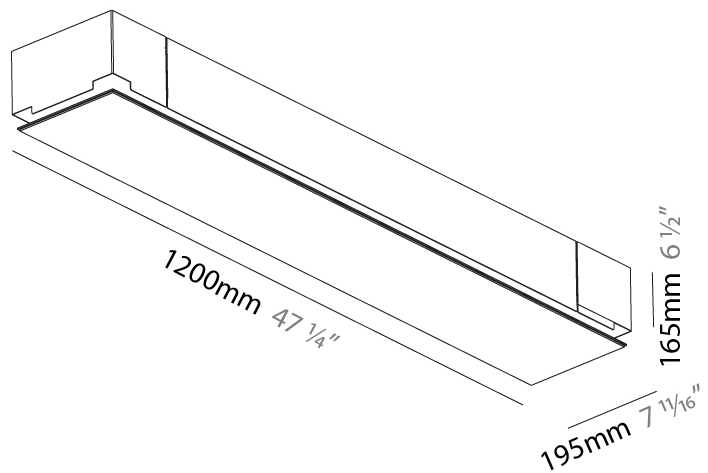

GENERAL

Series: Pi2
Subseries: Pi2 Whiteline
Brand: Prolicht
Division: Architectural
Mounting Type: Trimless
Mounting Location: Ceiling
Subcategory: Ambient

PHYSICAL

Shape: Rectangle
Length (mm): 1200
Length (in): 47 1/4
Width (mm): 195
Width (in): 7 11/16
Depth (mm): 165
Depth (in): 6 1/2
Ceiling Thickness (mm): 10 / 12.5 / 15 / 25 / 30
Ceiling Thickness (in): 3/8 or 1/2 or 9/16 or 1 or 1 3/16
Min. Recessing Depth (mm): 180
Min. Recessing Depth (in): 7 1/16
Light Distribution: Direct
Weight (kg): 7.9
Weight (lbs): 17.38
Diffuser: PMMA - Opal
Fixture Material: Extruded Aluminum / Steel
Cut-out Measurements: 1235mm / 48 5/8" x 230mm / 9 1/16"
Upon Request: Unique Sizes Unique Ceiling Thickness Unique Mounting Depth Spot Inserts

ELECTRICAL

Lamp Type: LED (Zhaga Standard)
Total Output Wattage (W): 38.3
Dimming: [Tri-Mode (Non-Dimming and Phase Dimming (120Vac only) and 0-10V Dimming)](#)
Driver Included: Yes
Driver Location: Integrated
Driver Type: Constant Current - Universal
Driver Class: Class 2
Input Voltage (V): 120 - 277
Constant Current (MA): 500

LED

Color Temperature (°K): [3000 / 3500 / 4000](#)
Max. Delivered Lumen (lm): 3120 / 3352 / 3420
CRI: >80 CRI
Efficiency (%): 0.606
Lamp Life (hrs): 50000
Upon Request: RGB-W Tunable White Special Color Temperature CRI90

OPTICAL

RATINGS AND CERTIFICATIONS

Certified By: Certified for North American Standards
IP rating: IP20